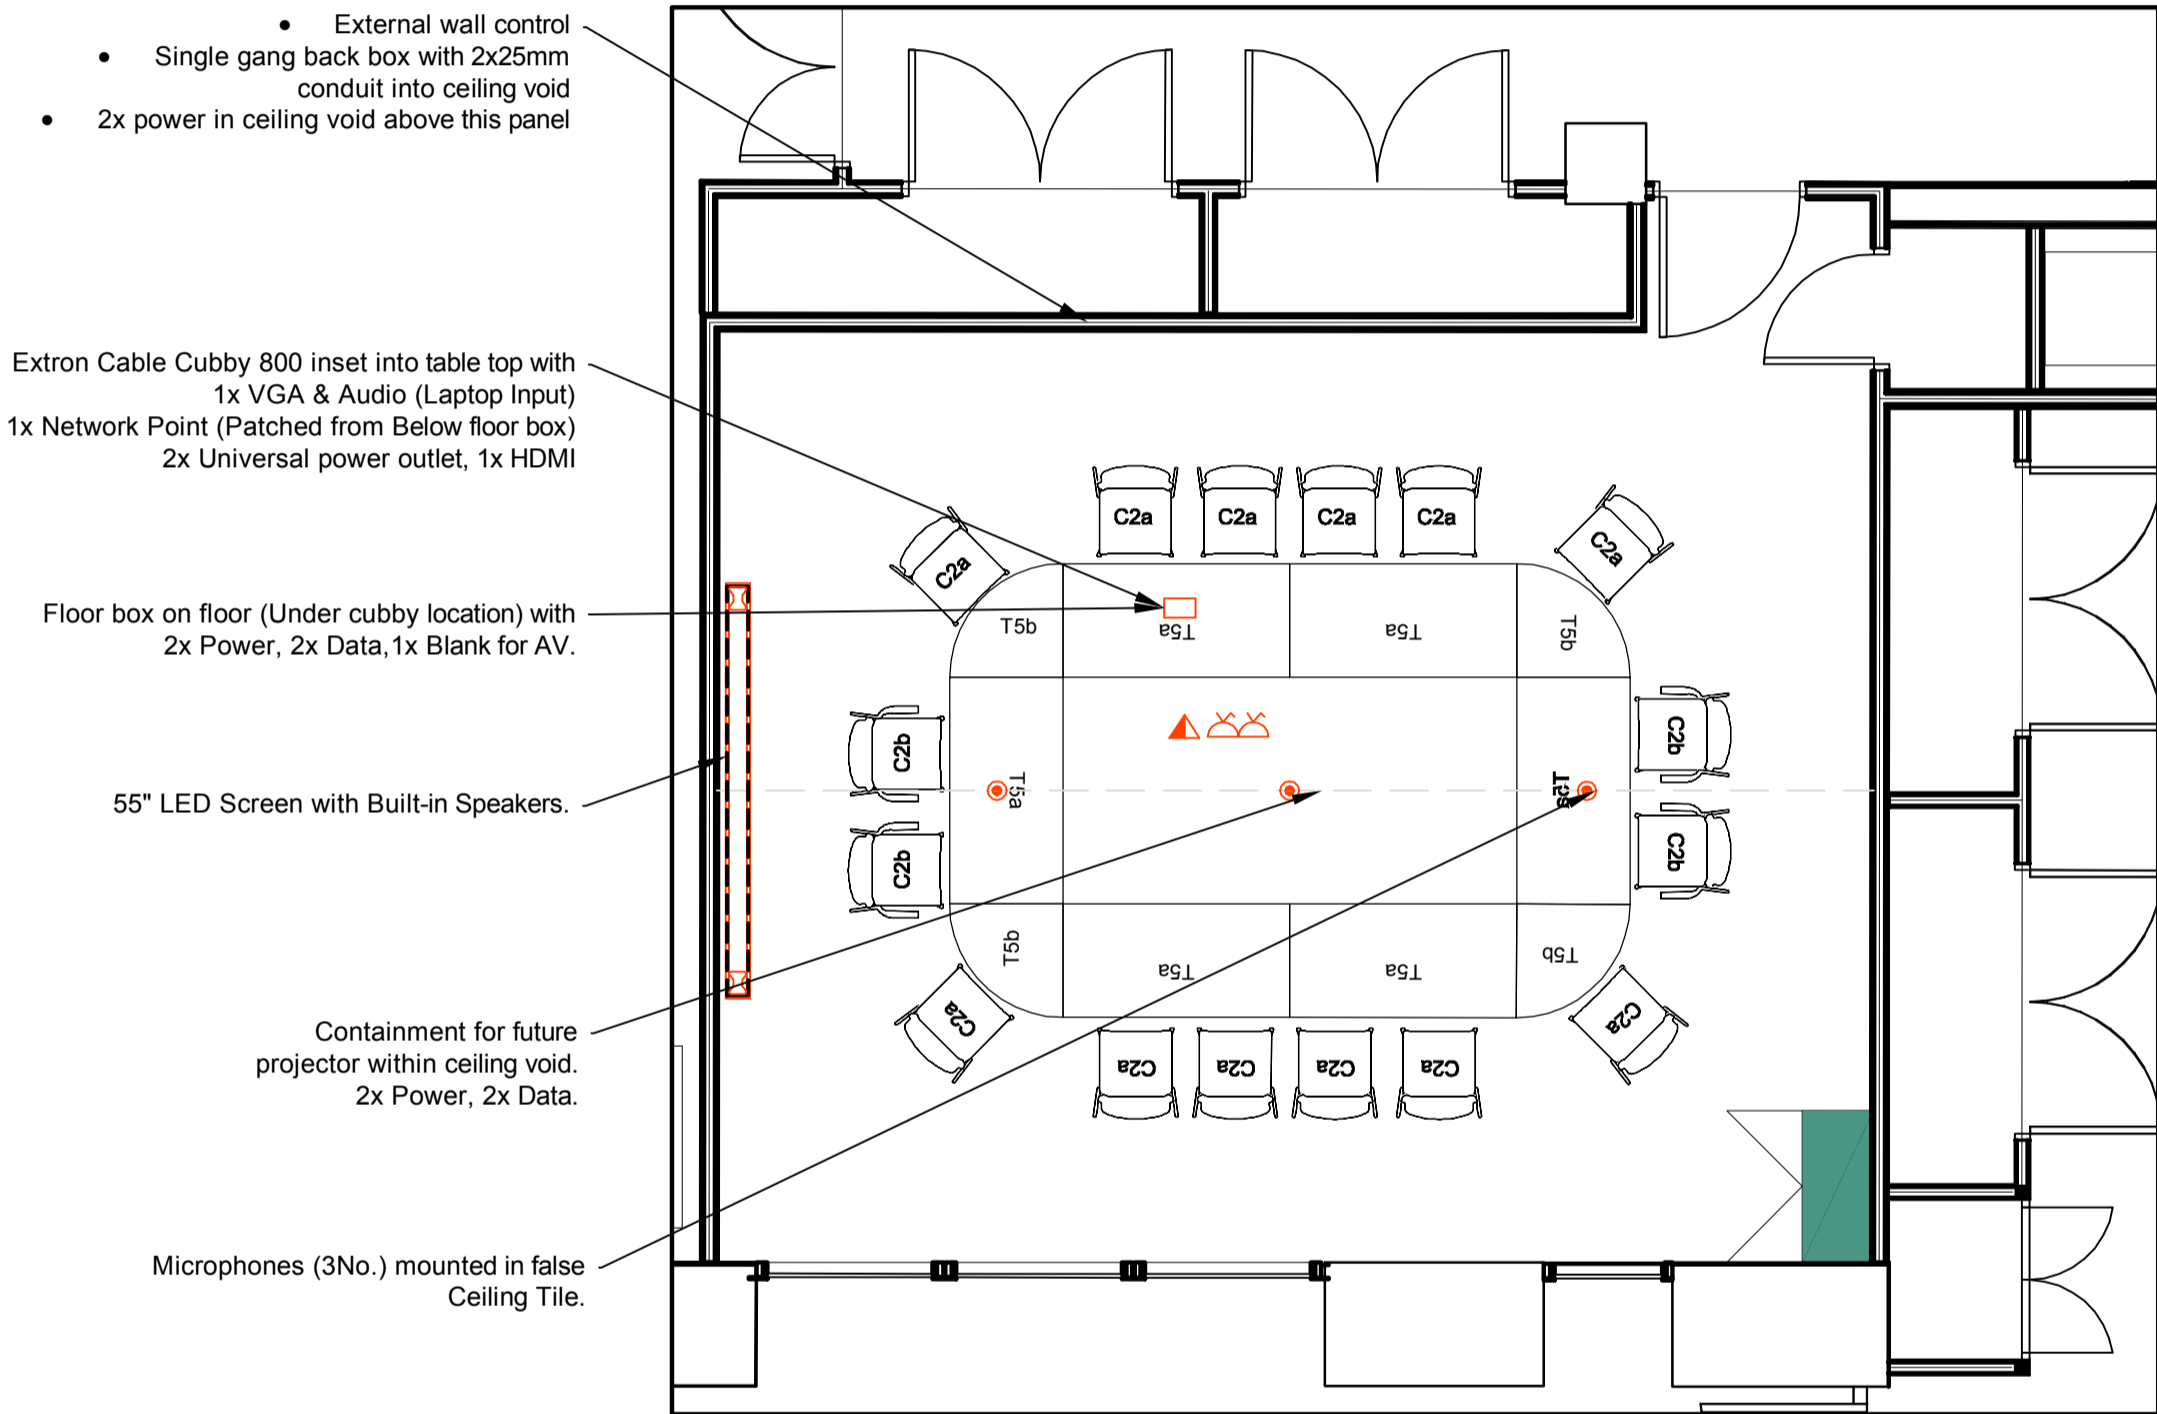

Room: 123

IMPORTANT:

- DO NOT SCALE FROM THIS DRAWING
- DIMENSIONS TO BE VERIFIED ON SITE PRIOR TO CONSTRUCTION

LED Screen Elevation Scale - 1:20

Prime AV Ltd
Manor Farm
Church Street
Appleford
Oxfordshire
OX14 4PA

**M&E Plans
Ground Floor
Room - 123**

DRG No. **AV004** ISSUE

This drawing is issued under copyright 2014.
No unauthorised reproduction or use of
information shown is permitted.
DO NOT SCALE
Previous issues of this drawing must be destroyed.