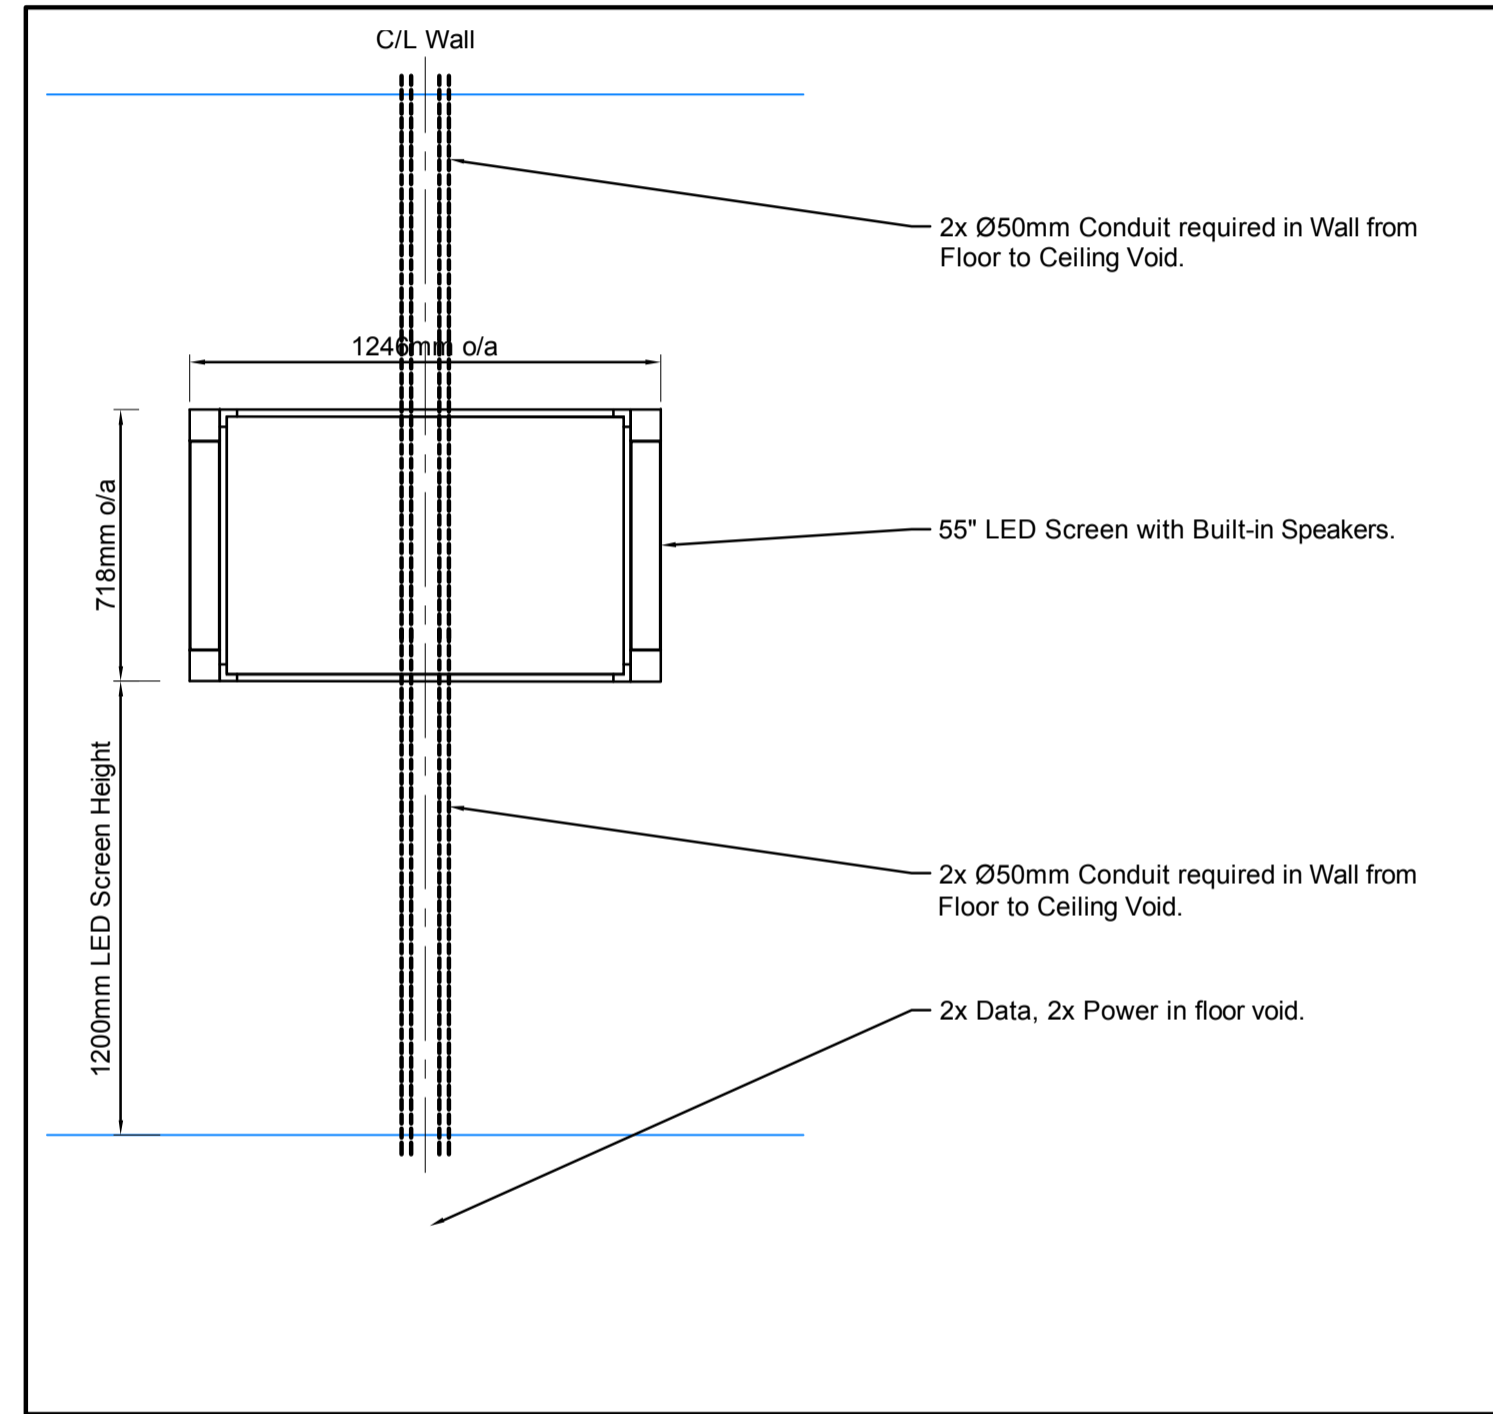

Room: 123

IMPORTANT:

- DO NOT SCALE FROM THIS DRAWING
- DIMENSIONS TO BE VERIFIED ON SITE PRIOR TO CONSTRUCTION

LED Screen Elevation Scale - 1:20

Prime AV Ltd
Manor Farm
Church Street
Appleford
Oxfordshire
OX14 4PA

**M&E Plans
Ground Floor
Room - 123**

DRG No. **AV004** ISSUE

This drawing is issued under copyright 2014.
No unauthorised reproduction or use of
information shown is permitted.
DO NOT SCALE
Previous issues of this drawing must be destroyed.