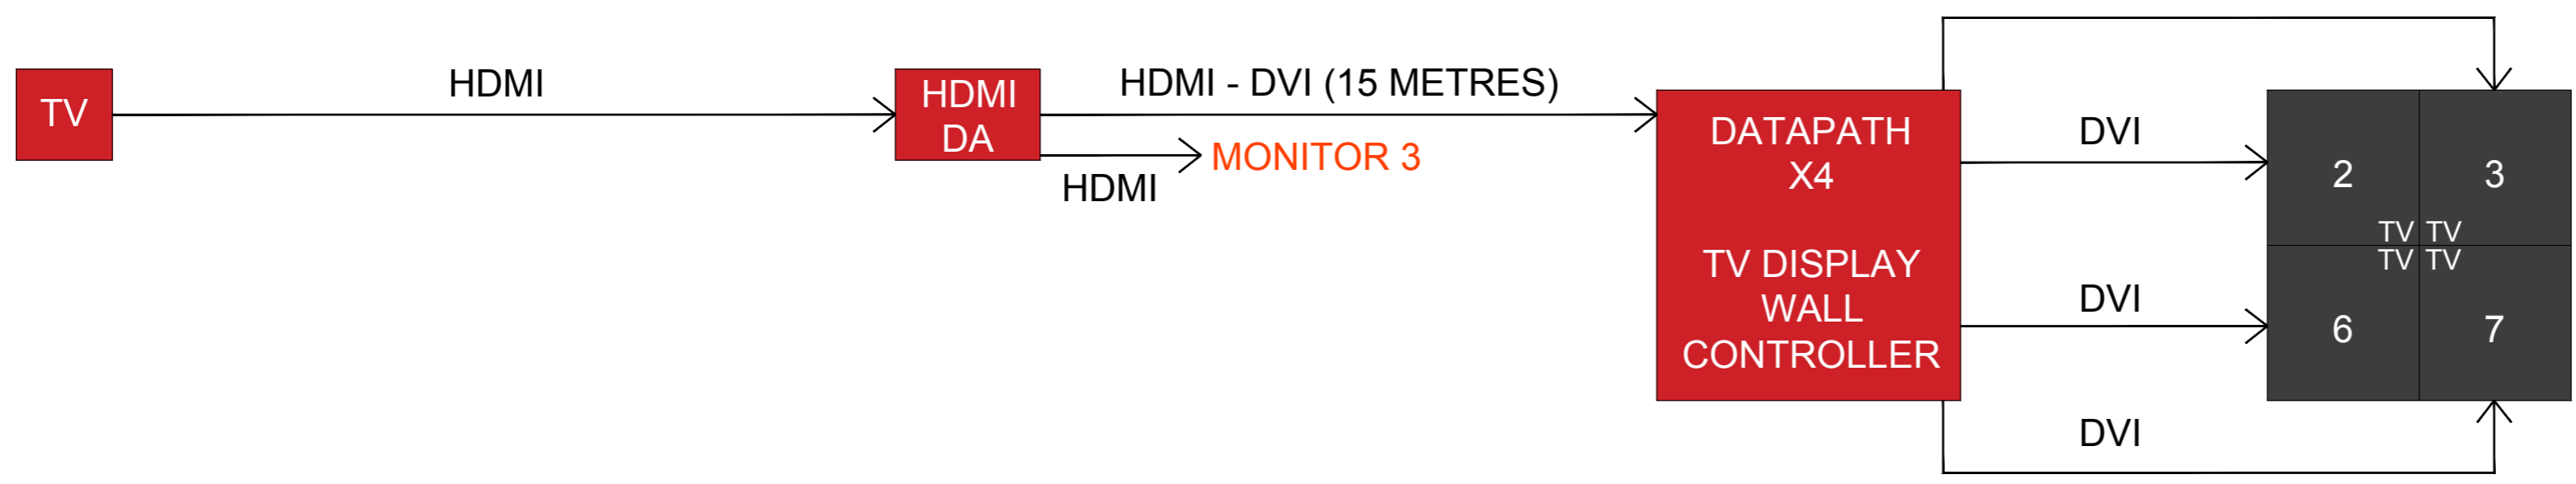

IMPORTANT:

- DO NOT SCALE FROM THIS DRAWING
- DIMENSIONS TO BE VERIFIED ON SITE PRIOR TO CONSTRUCTION

Prime AV Ltd
Manor Farm
Church Street
Appleford
Oxfordshire
OX14 4PA

T 01235 848 222
F 01235 848 322
www.primeav.co.uk

DATE: _____ SCALE: **NTS**

DRAWN BY: **PRIME AV** CHECKED BY: _____

CLIENT: _____

Example

PROJECT: _____

Example

TITLE: _____

Video Wall

DRG No. **AV100** ISSUE _____

This drawing is issued under copyright 2014. No unauthorised reproduction or use of information shown is permitted. DO NOT SCALE. Previous issues of this drawing must be destroyed.